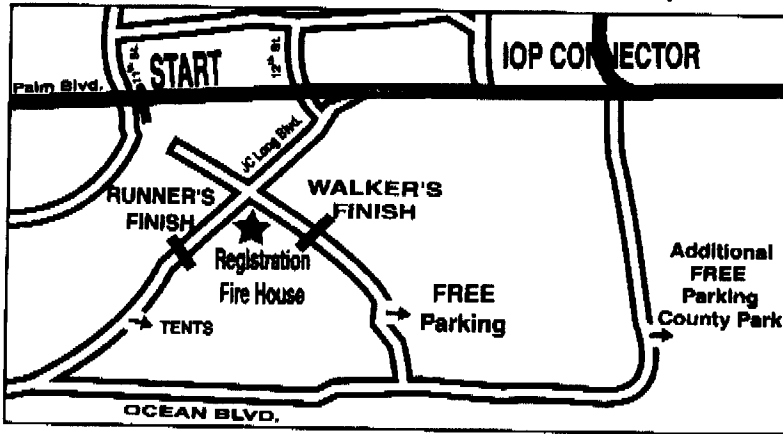

ISLE OF PALMS

CONNECTOR

5K & 10K

RACE COURSE

To Mt. Pleasant

New
10K Turnaround

Seaside Farms Blvd.

Isle of Palms
Connector

**Connector Closes
at 7:15 a.m.**

Turnaround is
curbed, circular
traffic island.

Registration, Start & Finish Close-up

5K Turnaround